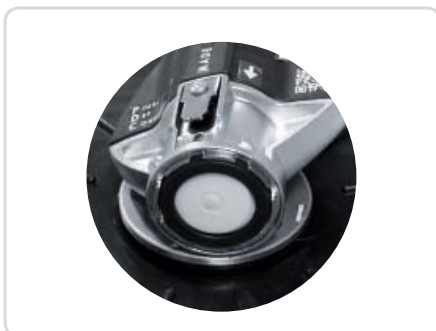

## Gravity kit

Manual nozzle + IBC bottom adapter

## Suction connections PDC (Piusi DEF Coupler)

for typical stainless steel connectors.