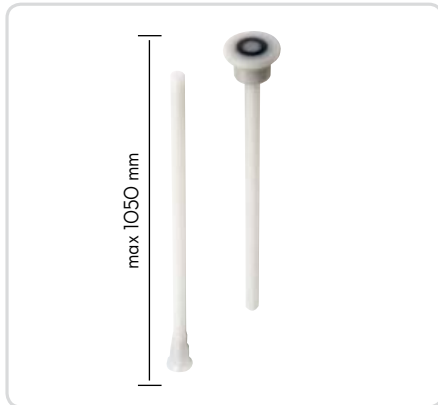

Suction hose

PRODUCTS' RANGE

Code	Description
F15606020	Suction hose with plug head 2" BSP
F15606000	Suction hose wwith plug head 56x4