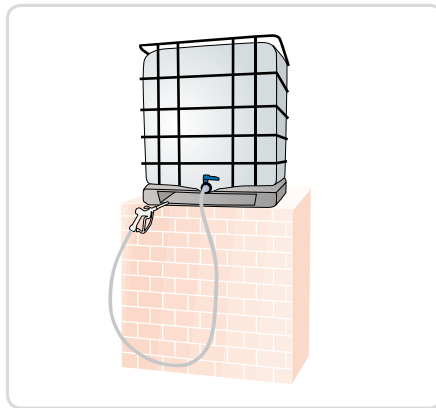

## Suction connections SEC

HDPE plastic for CDS suction tube

## Gravity kit

Manual nozzle + IBC bottom adapter